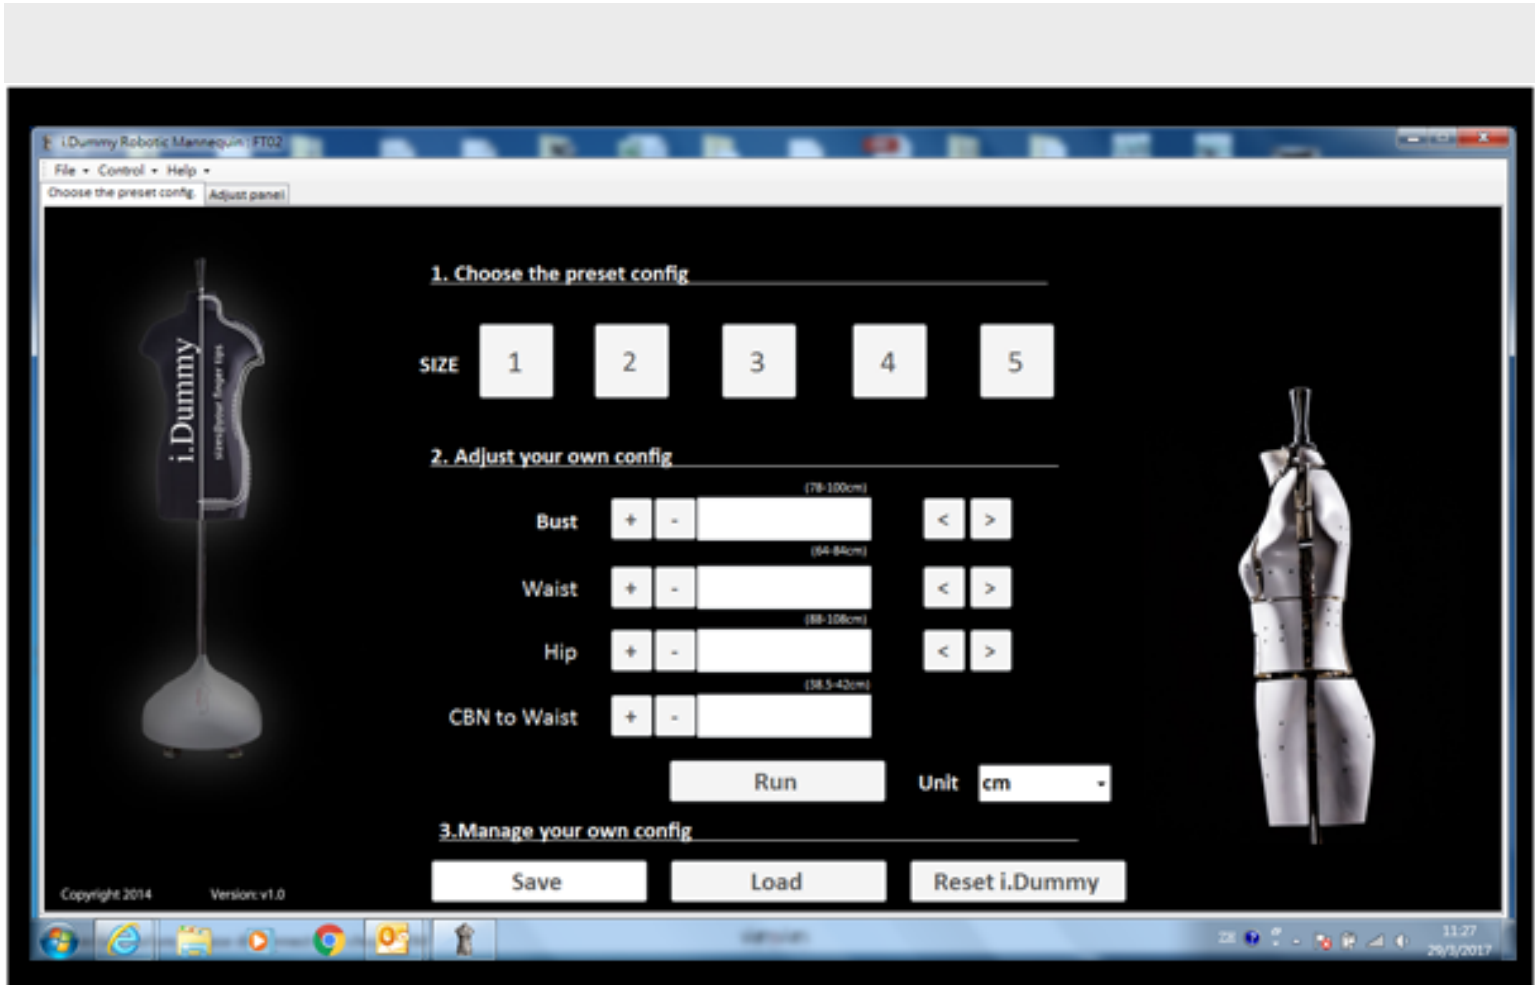

Solutions

Solutions

revolutionary physical fitting avatar enabling users to adjust and achieve over hundreds of human body measurements and shapes with just few clicks on computer.

Whole new era for fitting

All sizes can be achieved by just one model With the operation of our user-friendly GUI, all sizes with in ranges can be imitated in just few seconds. becomes a brand new instant fitting platforms for garment developers and technicians.

Few seconds. Other sizes.

After entry, new size will be obtained in few seconds.

Easy to store and recall sizes

After the custom body size is made, users can simply save the configuration and reload next time. There is no limit on saving the body figures. This is why we say one can replace all.